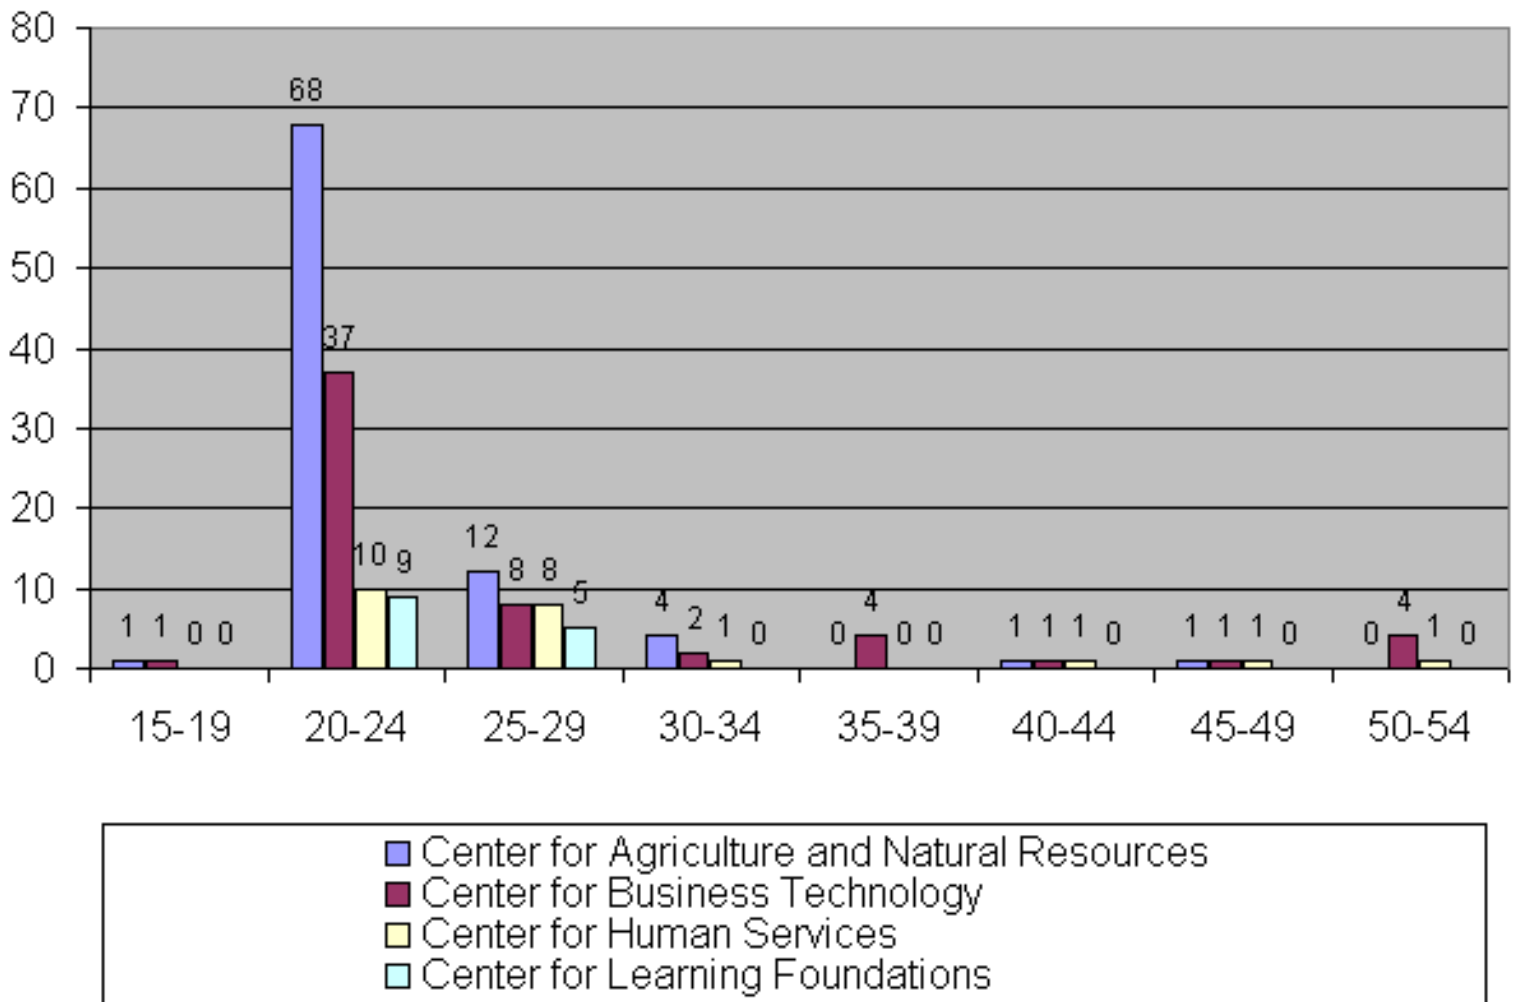

## UMC Graduate Age at Graduation by Center

Age at Graduation	Center for Agriculture and Natural Resources	Center for Business Technology	Center for Human Services	Center for Learning Foundations	Total	Total Percent
15-19	1	1	0	0	2	1%
20-24	68	37	10	9	124	69%
25-29	12	8	8	5	33	18%
30-34	4	2	1	0	7	4%
35-39	0	4	0	0	4	2%
40-44	1	1	1	0	3	2%
45-49	1	1	1	0	3	2%

50-54	0	4	1	0	5	3%
Total	87	58	22	14	181	100%