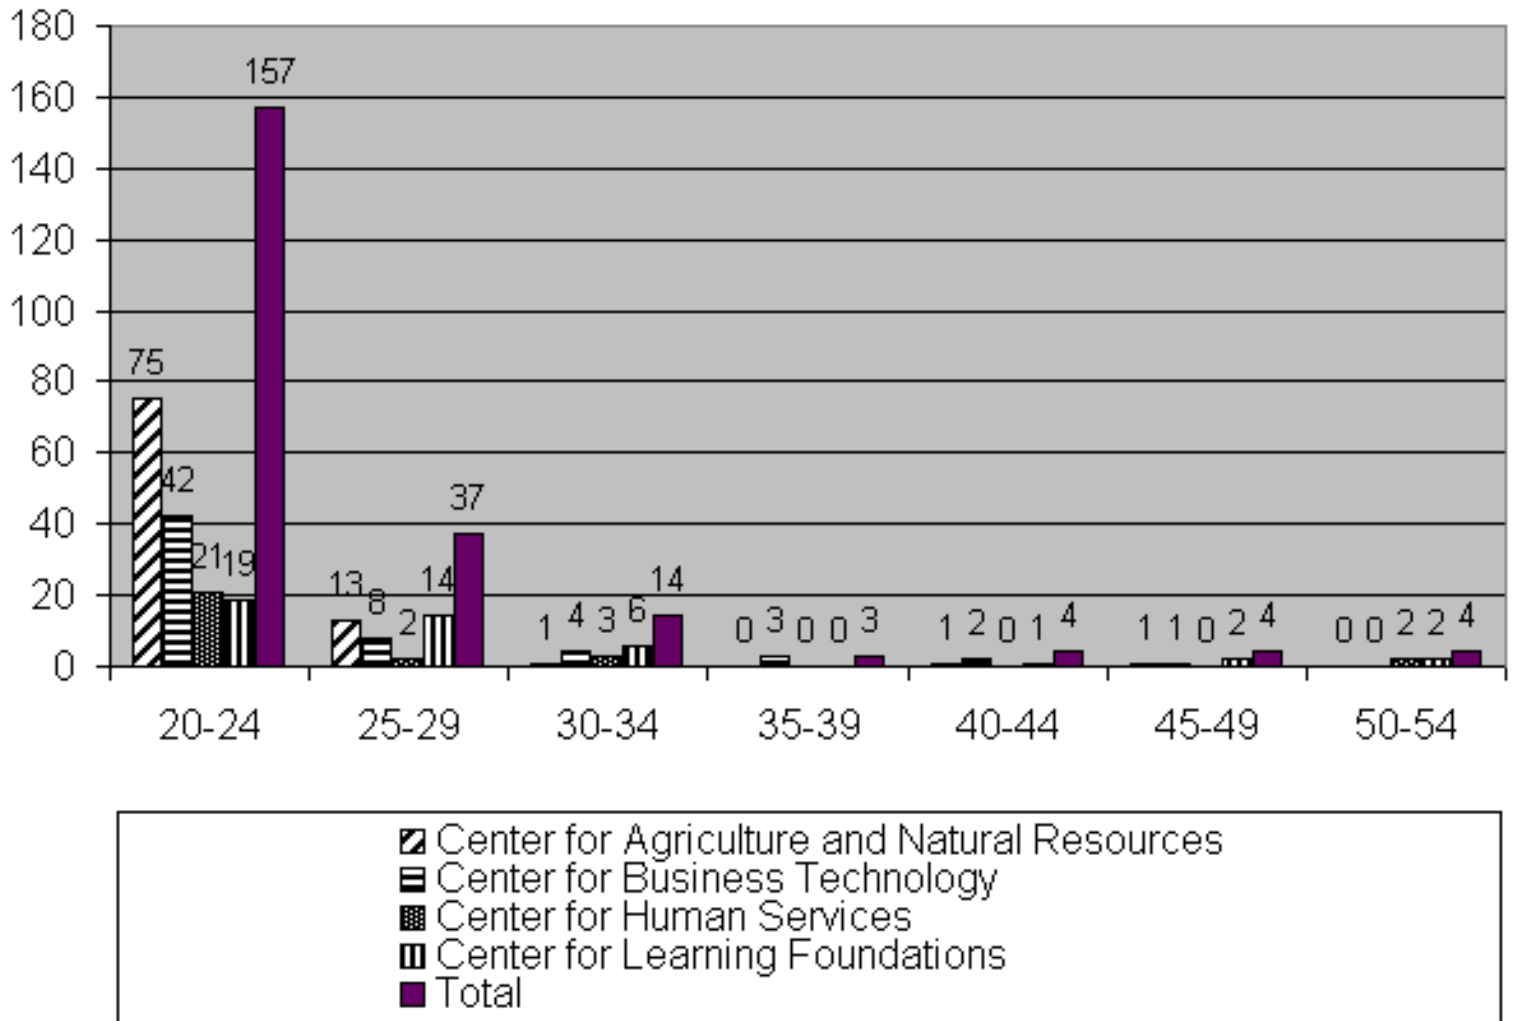

UMC Graduate Age at Graduation by Center

Age at Graduation	Center for Agriculture and Natural Resources	Center for Business Technology	Center for Human Services	Center for Learning Foundations	Total	Total Percent
20-24	75	42	21	19	157	70%
25-29	13	8	2	14	37	17%
30-34	1	4	3	6	14	6%
35-39	0	3	0	0	3	1%
40-44	1	2	0	1	4	2%
45-49	1	1	0	2	4	2%
50-54	0	0	2	2	4	2%

Total	91	60	28	44	223	100%
-------	----	----	----	----	-----	------