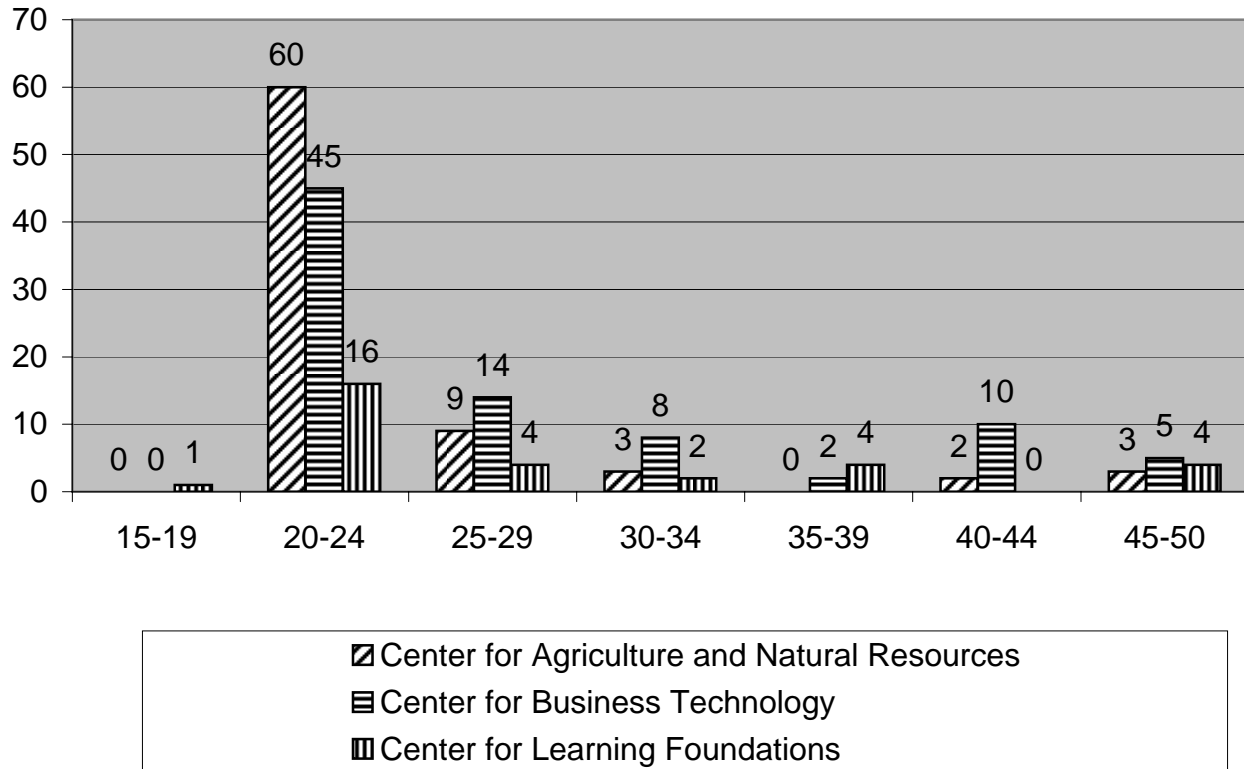

UMC Graduate Age at Graduation by Center

Age at Graduation	Center for Agriculture and Natural Resources	Center for Business Technology	Center for Learning Foundations	Total	Total Percent
15-19	0	0	1	1	1%
20-24	60	45	16	121	63%
25-29	9	14	4	27	14%
30-34	3	8	2	13	7%
35-39	0	2	4	6	3%
40-44	2	10	0	12	6%
45-50	3	5	4	12	6%
Total	77	84	31	192	100%