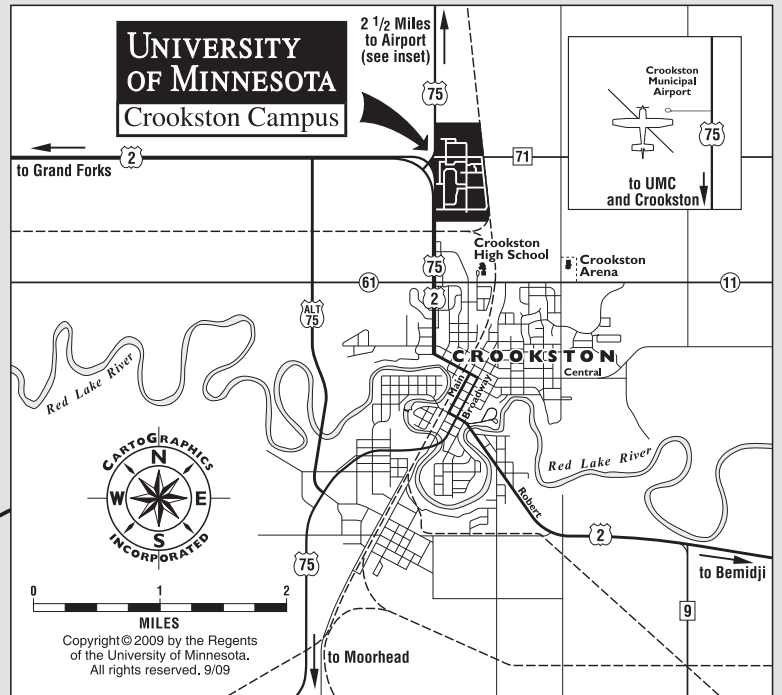

Distance to U of M, Crookston

| | |
|-----------|--------------------|
| 90 miles | Bemidji, MN |
| 240 miles | Duluth, MN |
| 70 miles | Fargo, ND |
| 24 miles | Grand Forks, ND |
| 290 miles | Minneapolis, MN |
| 165 miles | Morris, MN |
| 370 miles | Rochester, MN |
| 295 miles | St. Paul, MN |
| 320 miles | Sioux Falls, SD |
| 150 miles | Winnipeg, Manitoba |