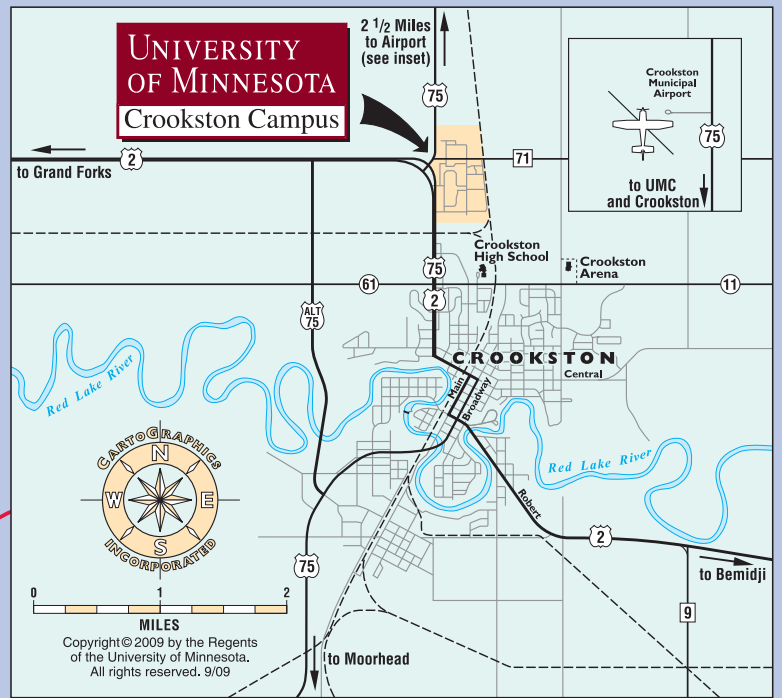

**Distance to U of M, Crookston**

90 miles	Bemidji, MN
240 miles	Duluth, MN
70 miles	Fargo, ND
24 miles	Grand Forks, ND
290 miles	Minneapolis, MN
165 miles	Morris, MN
370 miles	Rochester, MN
295 miles	St. Paul, MN
320 miles	Sioux Falls, SD
150 miles	Winnipeg, Manitoba